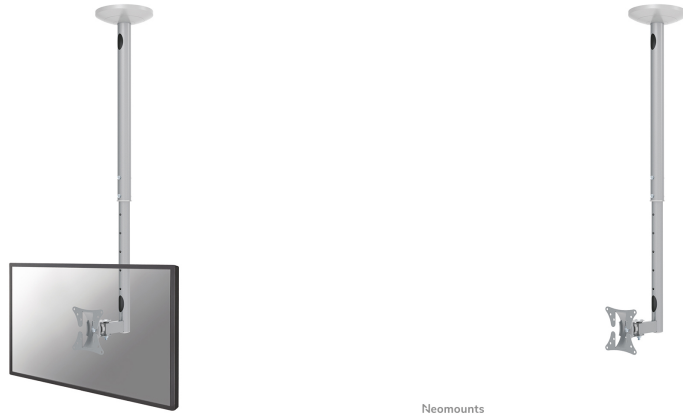

FUNCTIONALITY

Type	Full motion Tilt Swivel
Height adjustment	60-85 cm
Depth adjustment	13 cm
Tilt (degrees)	40°
Swivel (degrees)	180°
Adjustment type	Manual

INFORMATION

Color	Silver
Main material	Steel
Warranty	5 year
EAN code	8717371442385

Neomounts TV/Monitor Ceiling Mount for 10"-30" Screen, Height Adjustable - Silver

The Neomounts ceiling mount, model FPMA-C050SILVER is a tilt- and swivel ceiling mount for flat screens up to 30". This mount is a great choice for space saving placement or when wall mounting and floor placement is not an option.

Neomounts versatile tilt (40°) and swivel (180°) technology allows the mount to change to any viewing angle to fully benefit from the capabilities of the flat screen. The support is easily height adjustable from 50 to 85 centimetres. An innovative cable management conceals and routes cables from ceiling to TV. Hide your cables in the column to keep it nice and tidy.

Neomounts FPMA-C050SILVER has two pivot points and is suitable for screens up to 30" (76 cm). The weight capacity of this product is 20 kg. The ceiling mount is suitable for screens that meet VESA hole pattern 50x50 or 100x100mm. Different hole patterns can be covered using Neomounts VESA adapter plates.