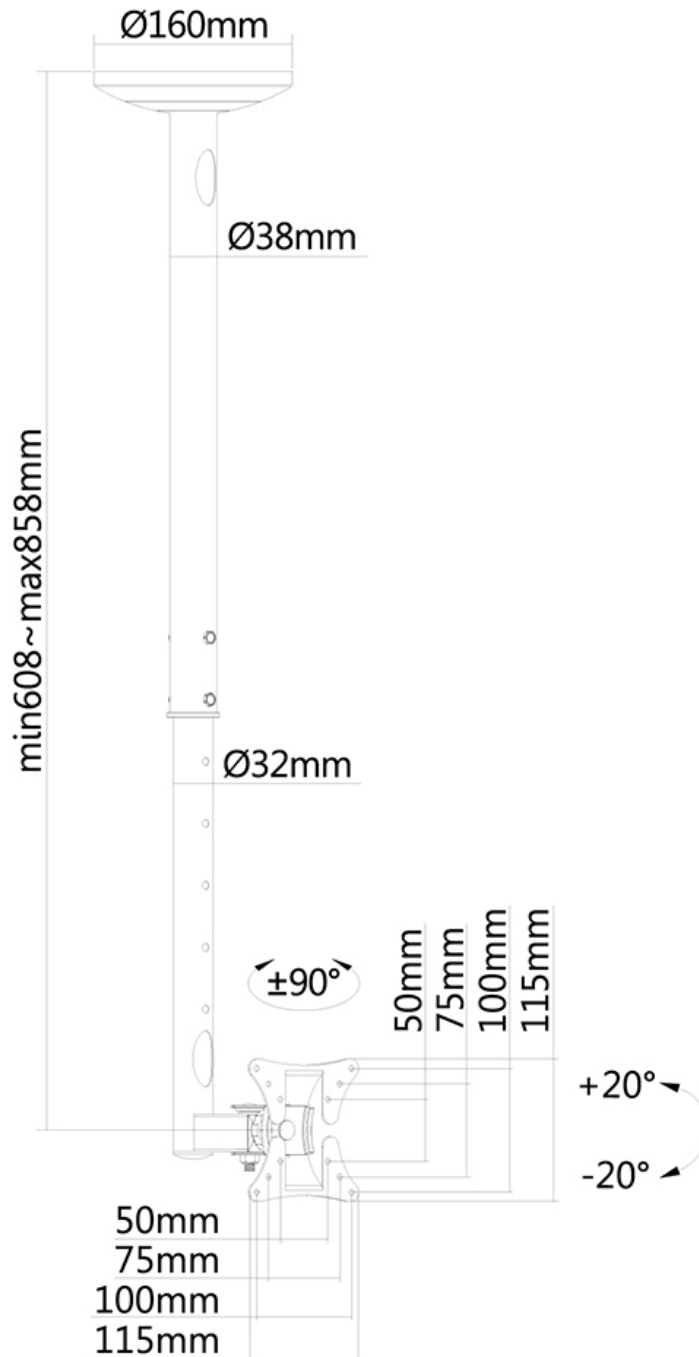

FPMA-C050SILVER

NEOMOUNTS MONITOR CEILING MOUNT

Neomounts